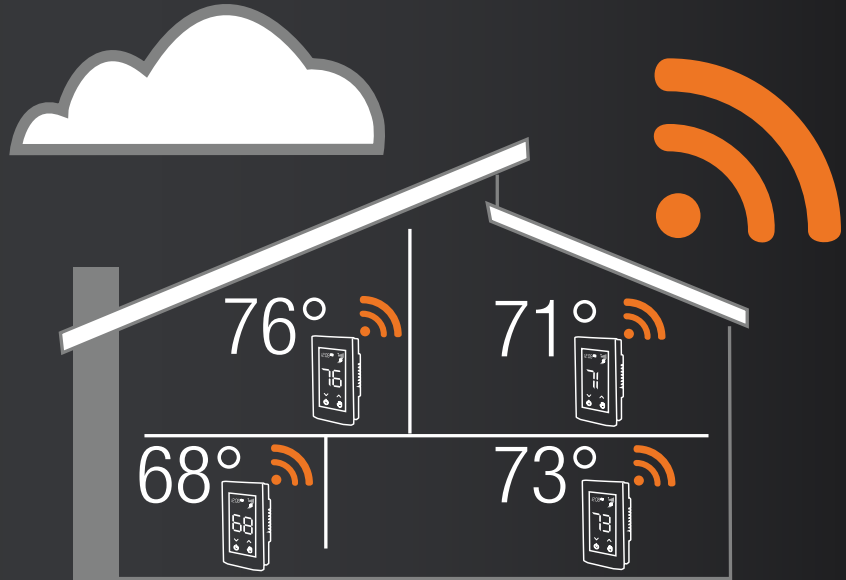

WIFI Electronic Prog. Thermostat Hoot WiFi Series

- Large LCD touchscreen display
- Over-the-Air (OTA) firmware upgradeable
- Simple interface for quick adjustments & programming
- Programmable with Hoot Smart Phone App
- Multi-Volt rated 120/208/240V
- Single or double pole line voltage
- Temperature range 41° - 90°F (5° - 32°C)
- Program 4 or 6 time periods for maximum flexibility
- Electronic sensing for accurate temperature control (±1°F)
- For use on baseboard, fan forced & radiant electric heaters
- Mounts directly to a 2x4 inch vertical electrical outlet box

Wifi

WIFI Electronic Prog. Thermostat Hoot WiFi Series

Simple Individual Comfort Control

With Hoot **Wifi** installed in Each Room of Your Home, Every Family Member Can Have Individualized Temperature Control. Each Thermostat in the Hoot Zoning System Has Its Own Individual Schedule, So Your Home's Comfort Will Closely Match Your Family's Routine & Lifestyle

For Every Room of Your Home, with a Tap of your Phone or Thermostat

Easily Create A Multi-Zone Whole House System*

Remote Temperature Adjustment

Convenient WIFI connectivity allows for total user comfort throughout the home. Control from anywhere with cell service or Wifi. With Hoot smart phone app, you can adjust the room temperature from the comfort of the couch.

Comfort Just A Touch Away

Each menu in the Hoot app is easy to navigate, allowing for quick & simple programming of all your custom schedules & settings. Making changes is no longer a hassle. Going on vacation? Simply pre-schedule your Vacation mode settings and go have fun! With Hoot, your home is in good hands.